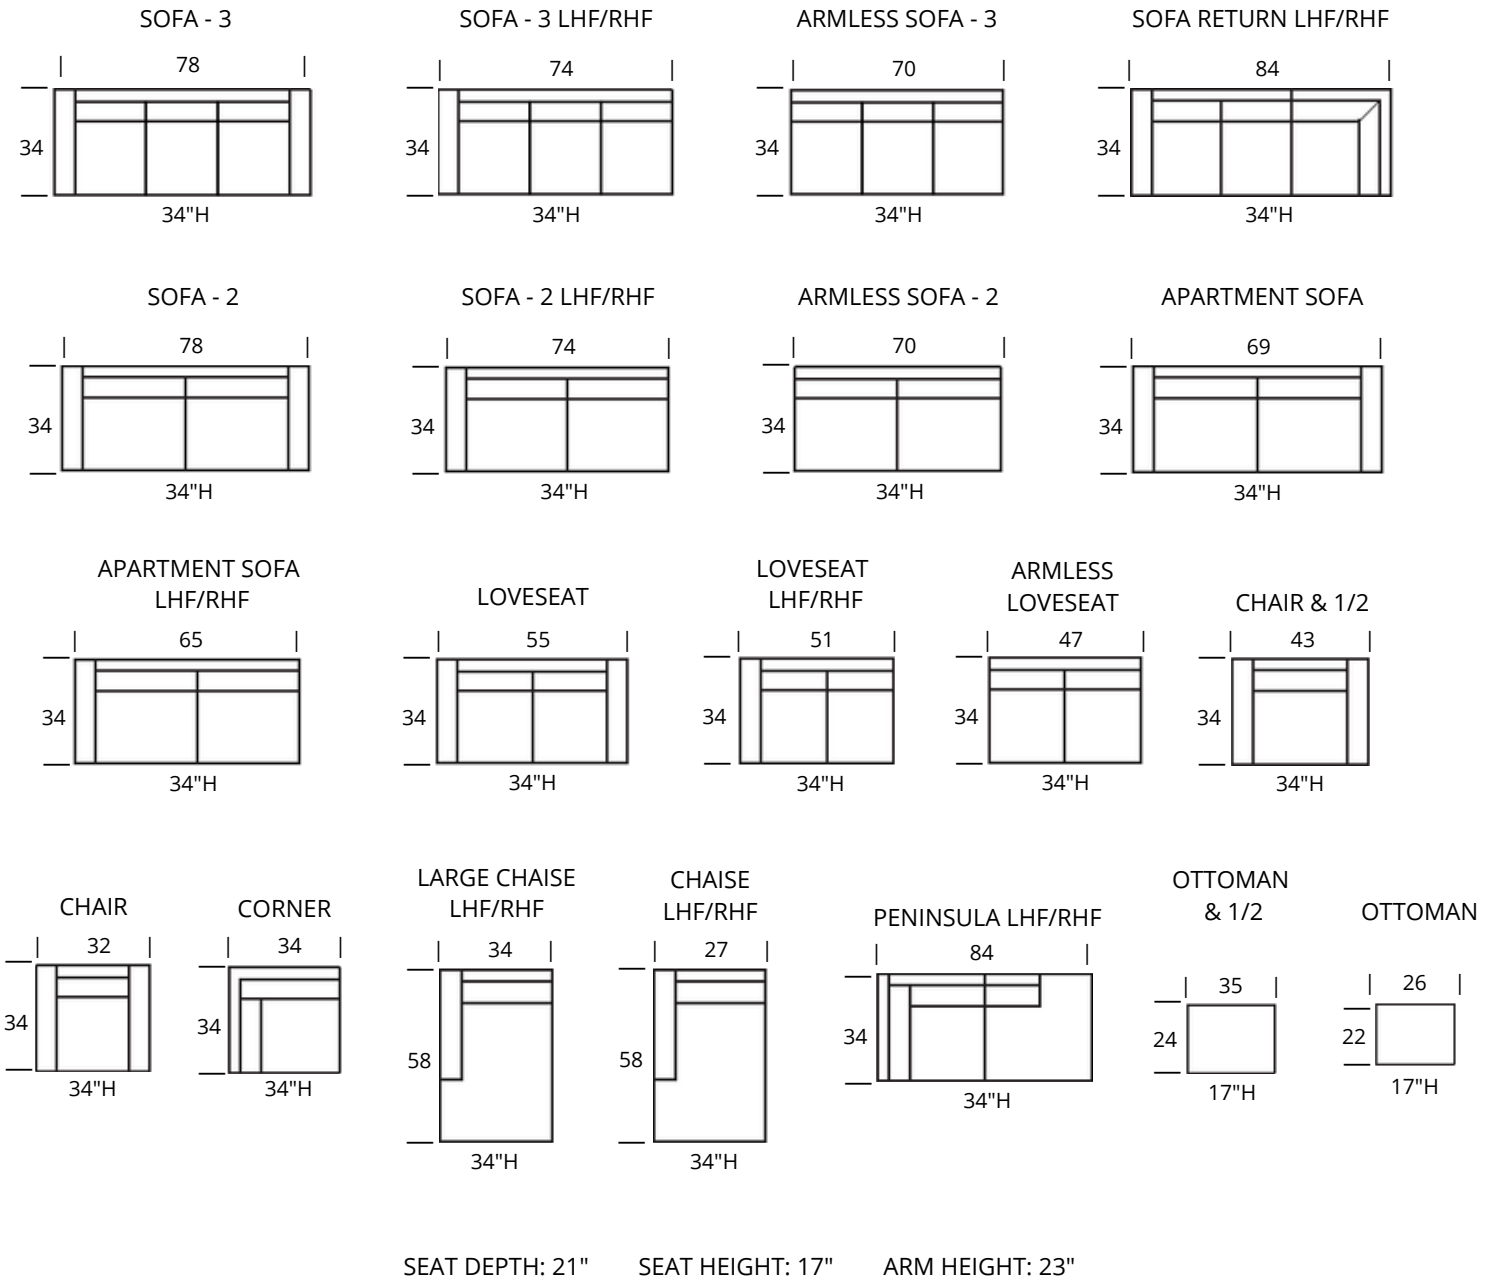

JANKINS

Standard Features

Kiln-dried hardwood frame. Sinuous spring system. Eco-friendly construction. Loose seats and loose backs. Available in fabric and leather. Benchmade in Canada

Seat Cushion: Soy-based, fiber wrapped, 2.2 gel infused foam