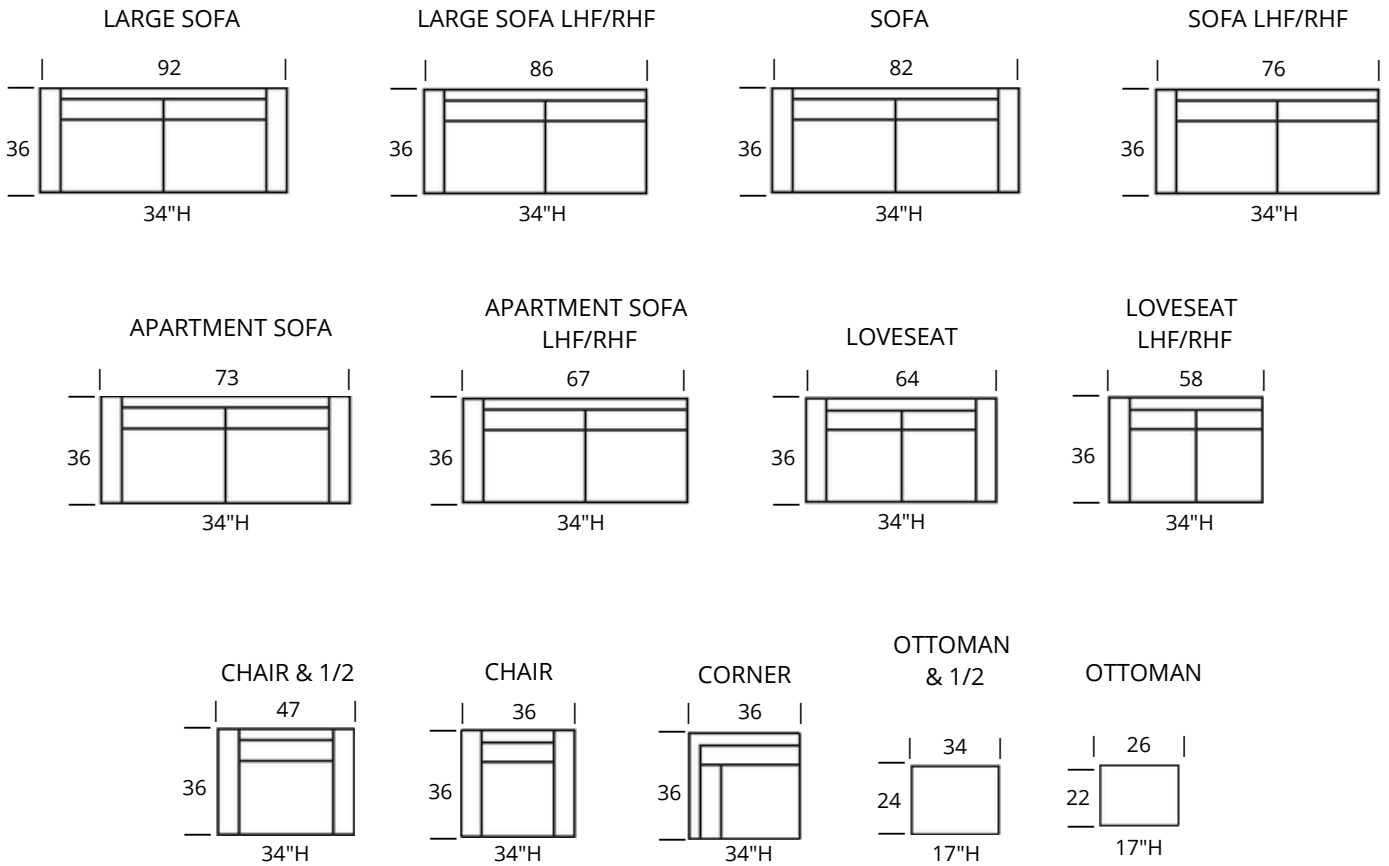

CAPRICE

SEAT DEPTH: 22" SEAT HEIGHT: 20" ARM HEIGHT: 25"

Standard Features

Kiln-dried hardwood frame. Sinuous spring system. Eco-friendly construction. Loose seats and loose backs. Edge to edge detail on arms. Available in fabric and leather. Benchmade in Canada

Seat Cushion: Soy-based, feather wrapped, 2.2 gel infused foam

Back Cushion: Fiber filled

casalife
furniture | accessories

METAL FINISHES